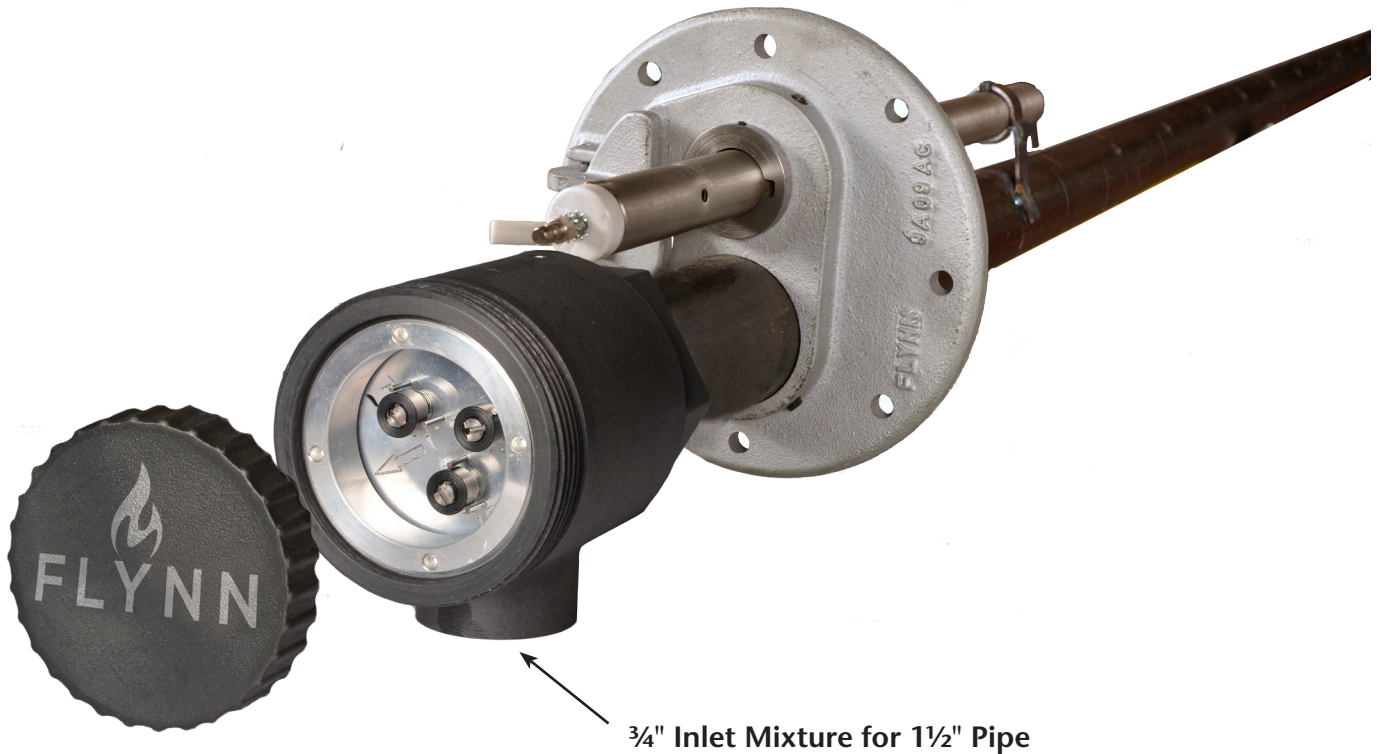

TRI ZONE Adjustable Burner - 1½"

- BTU rating 80.000 BTU nominal for 1½" pipe
- Individual near, intermediate and opposite adjustment
- Direct replacement for existing similar styles
- Suitable for use with natural gas, propane and butane

TRI ZONE Adjustable Burner - 1½"

ITEM NO	PART NUMBER	DESCRIPTION	QTY
1	see table below*	BURNER PLATE	1
2	089092	ELECTRODE IGNITION BENT TIP	1
3	303317	ELECTRODE BUSHING	1
4	085268	ELECTRODE BRACKET	1

*BURNER PLATE			
PIPE SIZE	ANGLE	FLAME DIRECTION	PART NUMBER
1½"	90°	RIGHT	096559
1½"	90°	LEFT	096558
1½"	45°	RIGHT	096565
1½"	45°	LEFT	096564