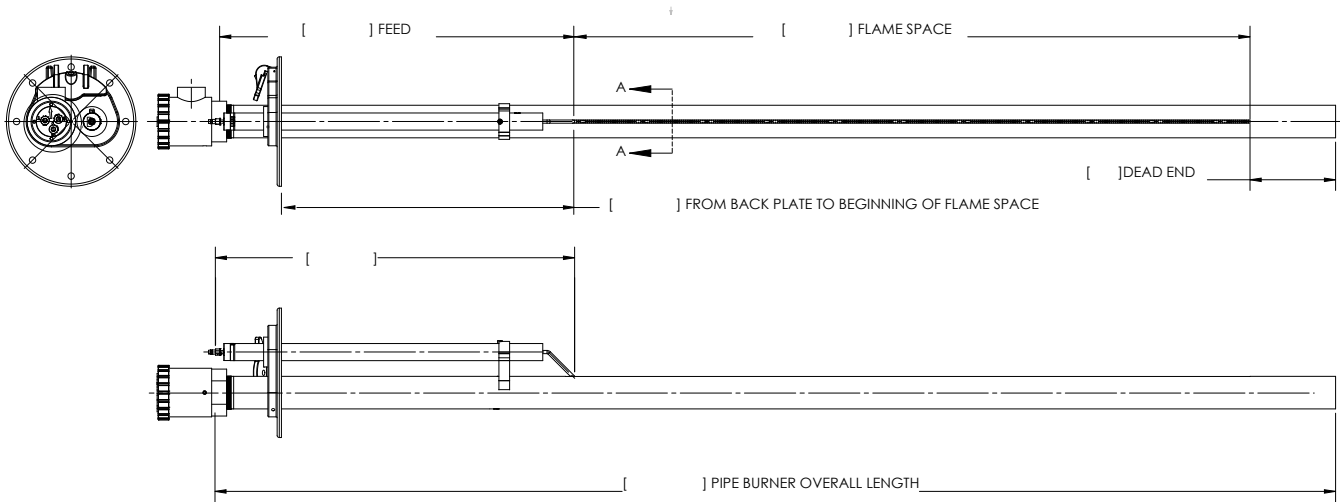

LEFT HAND FIRE
180° INLET

LEFT HAND FIRE
270° INLET

LEFT HAND FIRE
90° INLET

RIGHT HAND FIRE
180° INLET

RIGHT HAND FIRE
270° INLET

RIGHT HAND FIRE
90° INLET

Select the firing and inlet orientation on the next page

TRI ZONE Adjustable Burner - 1½"

ITEM NO	PART NUMBER	DESCRIPTION	QTY
1	see table below*	BURNER PLATE	1
2	089092	ELECTRODE IGNITION BENT TIP	1
3	303317	ELECTRODE BUSHING	1
4	085268	ELECTRODE BRACKET	1

*BURNER PLATE			
PIPE SIZE	ANGLE	FLAME DIRECTION	PART NUMBER
1½"	90°	RIGHT	096559
1½"	90°	LEFT	096558
1½"	45°	RIGHT	096565
1½"	45°	LEFT	096564